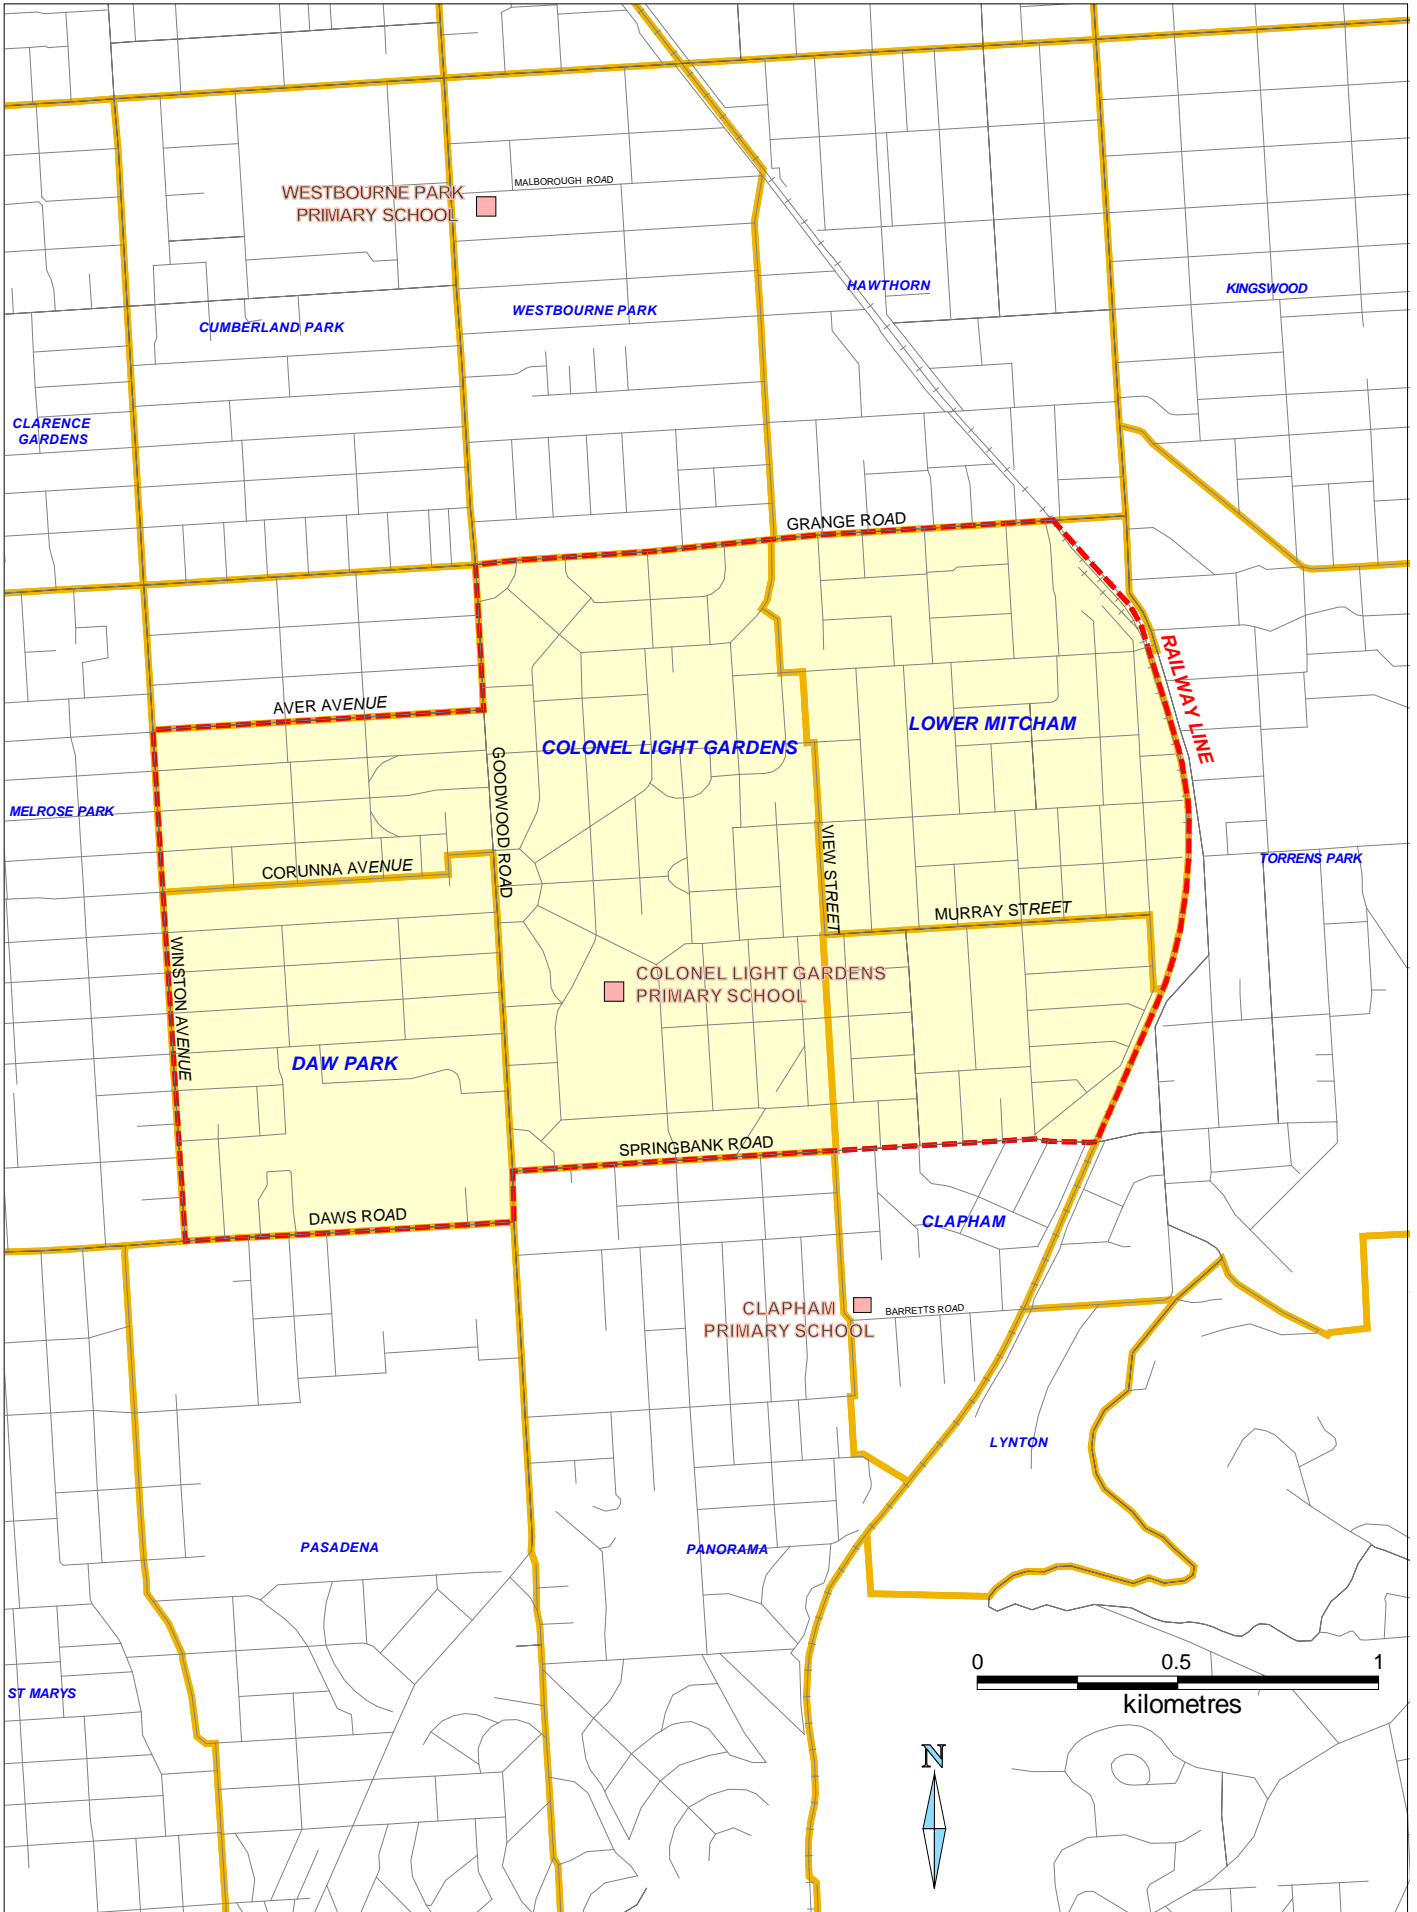

Colonel Light Gardens Primary School - Zone Boundary Map

PS	Zone	Suburb	Railway
